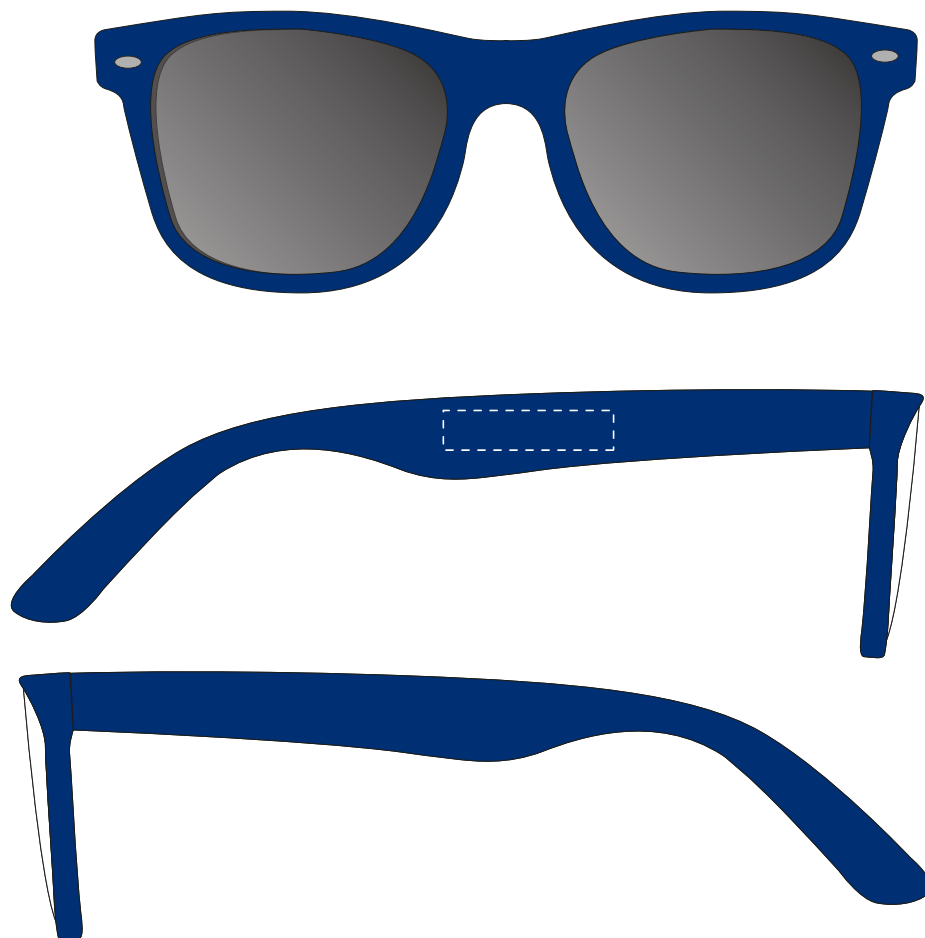

Your Ref:  
Our Ref:Quantity:  
Version: 1Product Code: TA1130  
Product Colour: BLUE**PRINTING CONCERNS:****PRODUCT INFO:**

Please note that this product has Sustainability Markings that are not visible from this perspective

We stock this item in the following colours

**PANTONE REFERENCE(S)**

Full Colour Printing

ARTWORK SCALE 75%

ARTWORK SCALE 100%  
Max Digital print area: 30mm x 7mmProduct Image for visualisation  
- colours may vary**The dashed line is to demonstrate print area and will not appear on your printed item****PLEASE NOTE:**